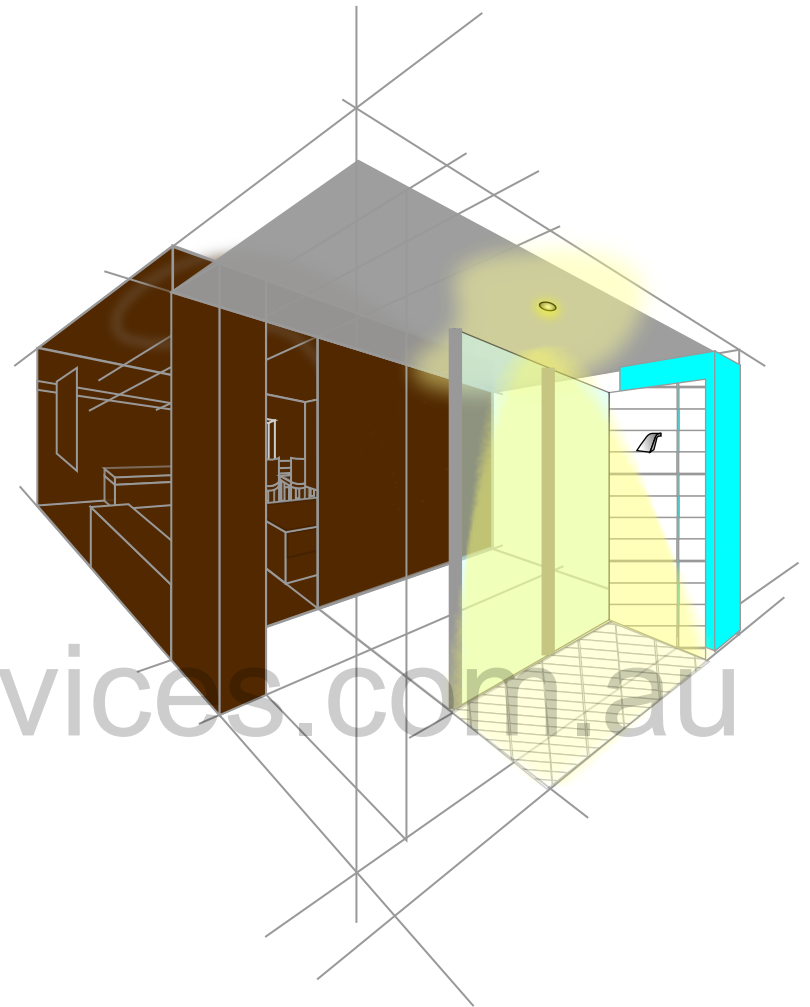

**HOTEL BATHROOM
CONCEPT INTERIOR BATHROOM AND LIGHTING DESIGN**

COLOUR SCHEME - IVORY + PEBBLE WHITE + MUSHROOM
 CIRCLE MOTIF WALL TILE FLOOR TO CEILING
 WATER PROOF PANELLING AT CEILING AND WALL
 FLOOR COVERINGS WITH DESERT ZULU GLASS TILE
 LOOKALIKE STONE LAMINATE VANITY AND LINEN SHELF
 STAINLESS STEEL VANITY & TAPWARE
 CAROMA CUBE FALL FACED TOILET

LIGHTING
 ON CEILING RECESSED LED DOWNLIGHT TO LIGHT UP THE VANITY, SHOWER & BATHROOM

**HOTEL BATHROOM
CONCEPT INTERIOR BATHROOM SHOWER AND LIGHTING DESIGN**

COLOUR SCHEME - BLUE TURQUOISE + PEBBLE WHITE
 GLASS DOOR SHOWER FLOOR TO CEILING
 TILE AT SHOWER WALL WITH WATERPROFF PANELLING IN BLUE TURQUOISE
 FLOOR COVERINGS WITH DESERT ZULU GLASS TILE
 STAINLESS STEEL TAPWARE

LIGHTING
 ON CEILING RECESSED LED DOWNLIGHT TO LIGHT UP THE SHOWER